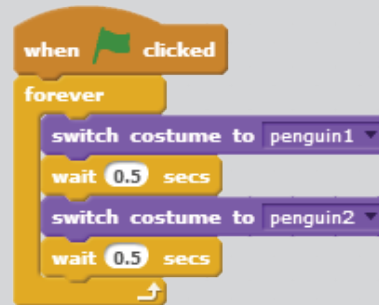

Animate It

Make a simple animation.

<http://scratch.mit.edu>

9

SCRATCH

Animate It

GET READY

Click for duplicate (stamper) tool.

Click the sprite to duplicate the costume.

Use the paint tools to make the new costume look different.

TRY THIS CODE

DO IT!

Click the green flag to start.

Make A Card

1. Fold the card in half.

2. Put glue on the back.